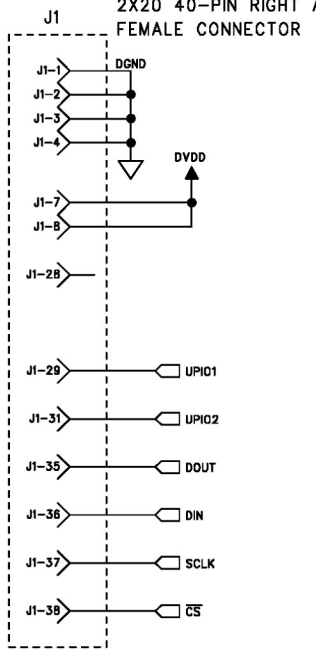

2X20 40-PIN RIGHT ANGLE FEMALE CONNECTOR

2X10 20-PIN HEADER