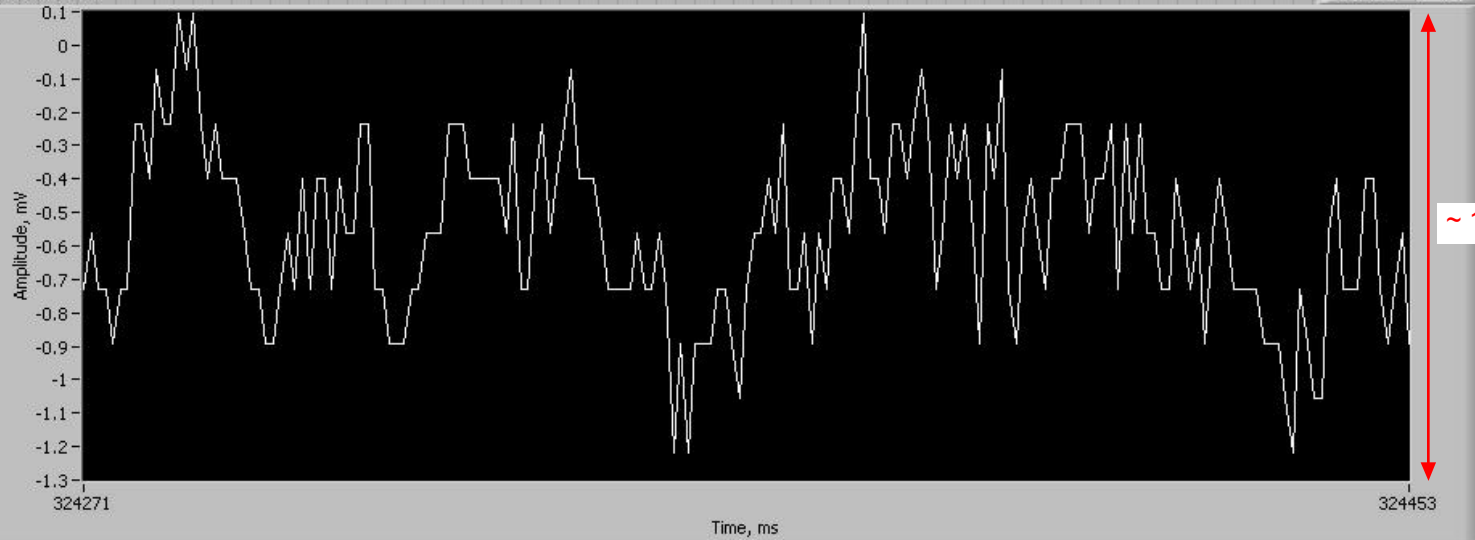

Amplitude, mV
-0.89221

Average, mV
-0.62934

Waveform Chart

To stop DC test VI
use this button only.

STOP