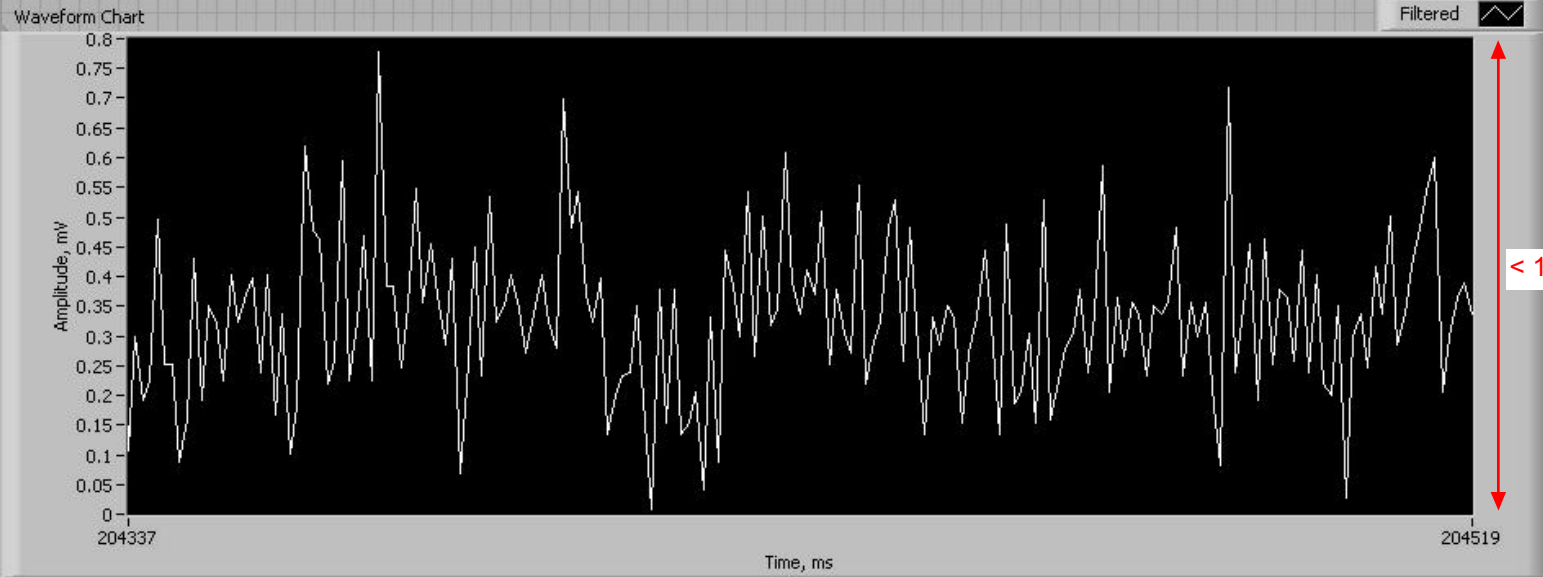

Amplitude, mV  
0.33757

Average, mV  
0.39214

To stop DC test VI  
use this button only