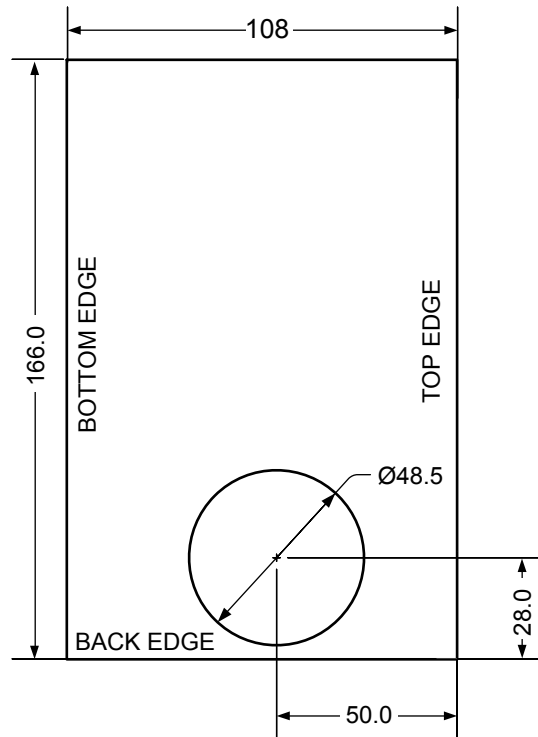

TOP: ONE PIECE, 6mm

INNER WALL: TWO PIECES, 6mm

SIDE LEFT: ONE PIECE, 6mm

SIDE RIGHT: ONE PIECE, 6mm

BOTTOM: TWO PIECES, 6mm

BRACE: TWO PIECES, 6mm