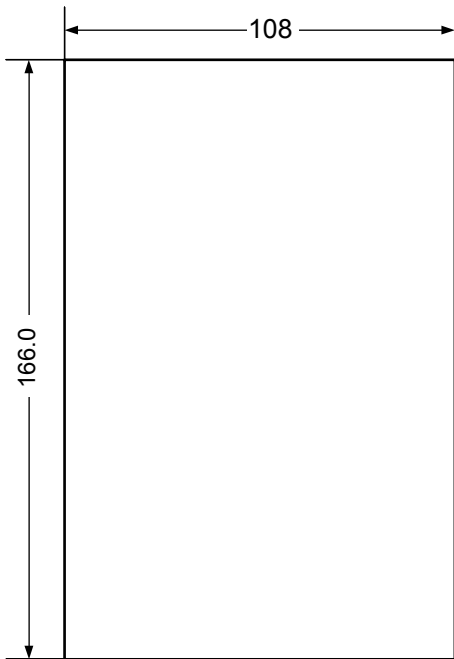

TOP: ONE PIECE, 6mm

INNER WALL: TWO PIECES, 6mm

SIDE LEFT: ONE PIECE, 6mm

SIDE RIGHT: ONE PIECE, 6mm

BOTTOM: TWO PIECES, 6mm

BRACE: TWO PIECES, 6mm