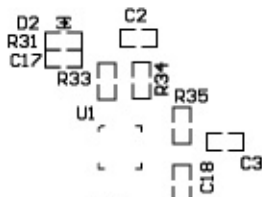

5000 (mil)

CARD PRES

+5V IN

+5V OUT

-12V IN

-12V OUT

-9V IN

-9V OUT

+3.3V OUT

+12V IN

+3.3V IN

+12V OUT

GND

5-CHANNEL HOT SWAP

MAX5927A

5000 (mil)