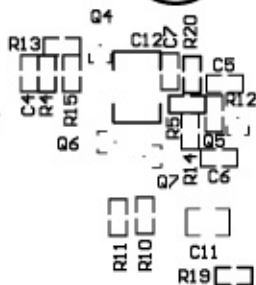

5000 (mil)

CARD PRES

+5V IN

+5V OUT

-12V IN

-12V OUT

-9V IN

-9V OUT

+3.3V OUT

+12V IN

+3.3V IN

+12V OUT

GND

5-CHANNEL HOT SWAP

MAX5927A

5000 (mil)