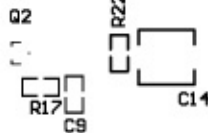

5000 (mil)

CARD PRES

+5V IN

+5V OUT

-12V IN

-12V OUT

-9V IN

-9V OUT

+3.3V OUT

+12V IN

+3.3V IN

+12V OUT

GND

5-CHANNEL HOT SWAP

MAX5927A

5000 (mil)