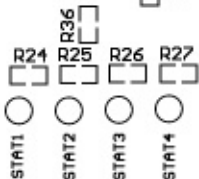

5000 (mil)

CARD PRES

+5V IN

+5V OUT

-12V IN

-12V OUT

-9V IN

-9V OUT

+3.3V OUT

+12V IN

+3.3V IN

+12V OUT

GND

5-CHANNEL HOT SWAP

MAX5927A

5000 (mil)