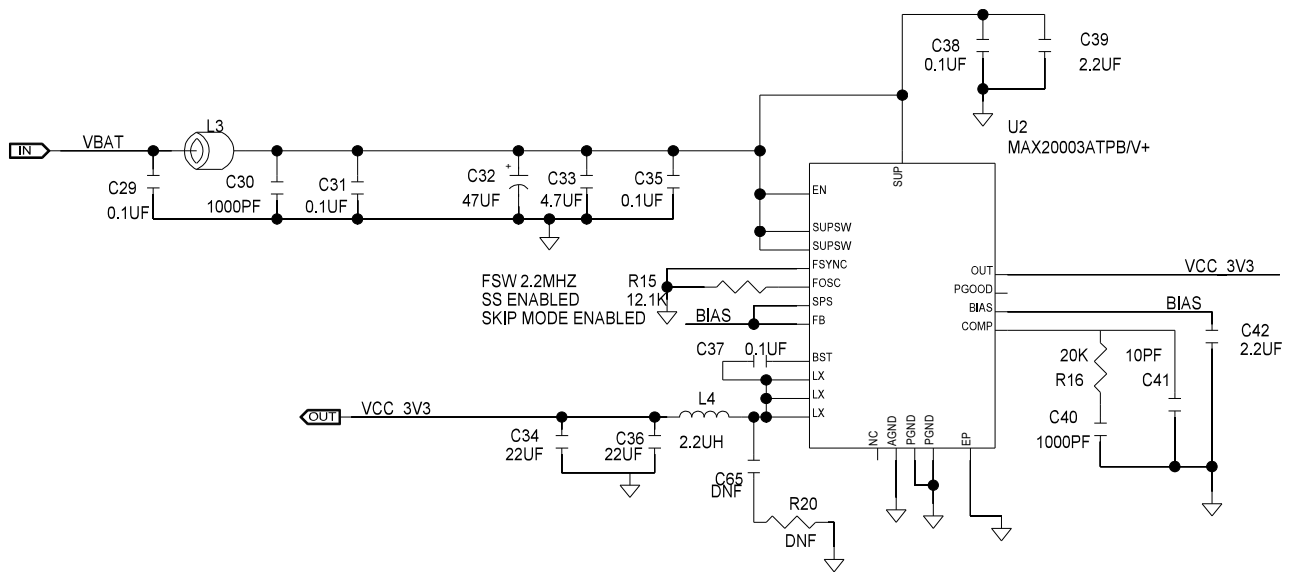

PROJECT TITLE: display_serdes_apps_p1		
DRAWING TITLE:		
SIZE: B	HARDWARE NUMBER: <HARDWARE NUMBER>	DATE: 11/09/2017
ENGINEER: Andrea Longobardi	DRAWN BY: Andrea Longobardi	REV: A
TEMPLATE REV: A		SHEET 2 OF 6

PROJECT TITLE: display_serdes_apps_p1		
DRAWING TITLE:		
SIZE: B	HARDWARE NUMBER: <HARDWARE NUMBER>	DATE: 11/09/2017
ENGINEER: Andrea Longobardi	DRAWN BY: Andrea Longobardi	REV: A
TEMPLATE REV: A		SHEET 3 OF 6

PROJECT TITLE: display_serdes_apps_p1		
DRAWING TITLE:		
SIZE: B	HARDWARE NUMBER: <HARDWARE NUMBER>	DATE: 11/09/2017
ENGINEER: Andrea Longobardi	DRAWN BY: Andrea Longobardi	REV: A
	TEMPLATE REV: A	SHEET 4 OF 6

FSW 2.2MHZ
SS ENABLED
SKIP MODE ENABLED

PROJECT TITLE: display_serdes_apps_p1		
DRAWING TITLE:		
SIZE B	HARDWARE NUMBER <HARDWARE NUMBER>	DATE 11/09/2017
ENGINEER Andrea Longobardi	DRAWN BY: Andrea Longobardi	REV: A
	TEMPLATE REV: A	SHEET 5 OF 6