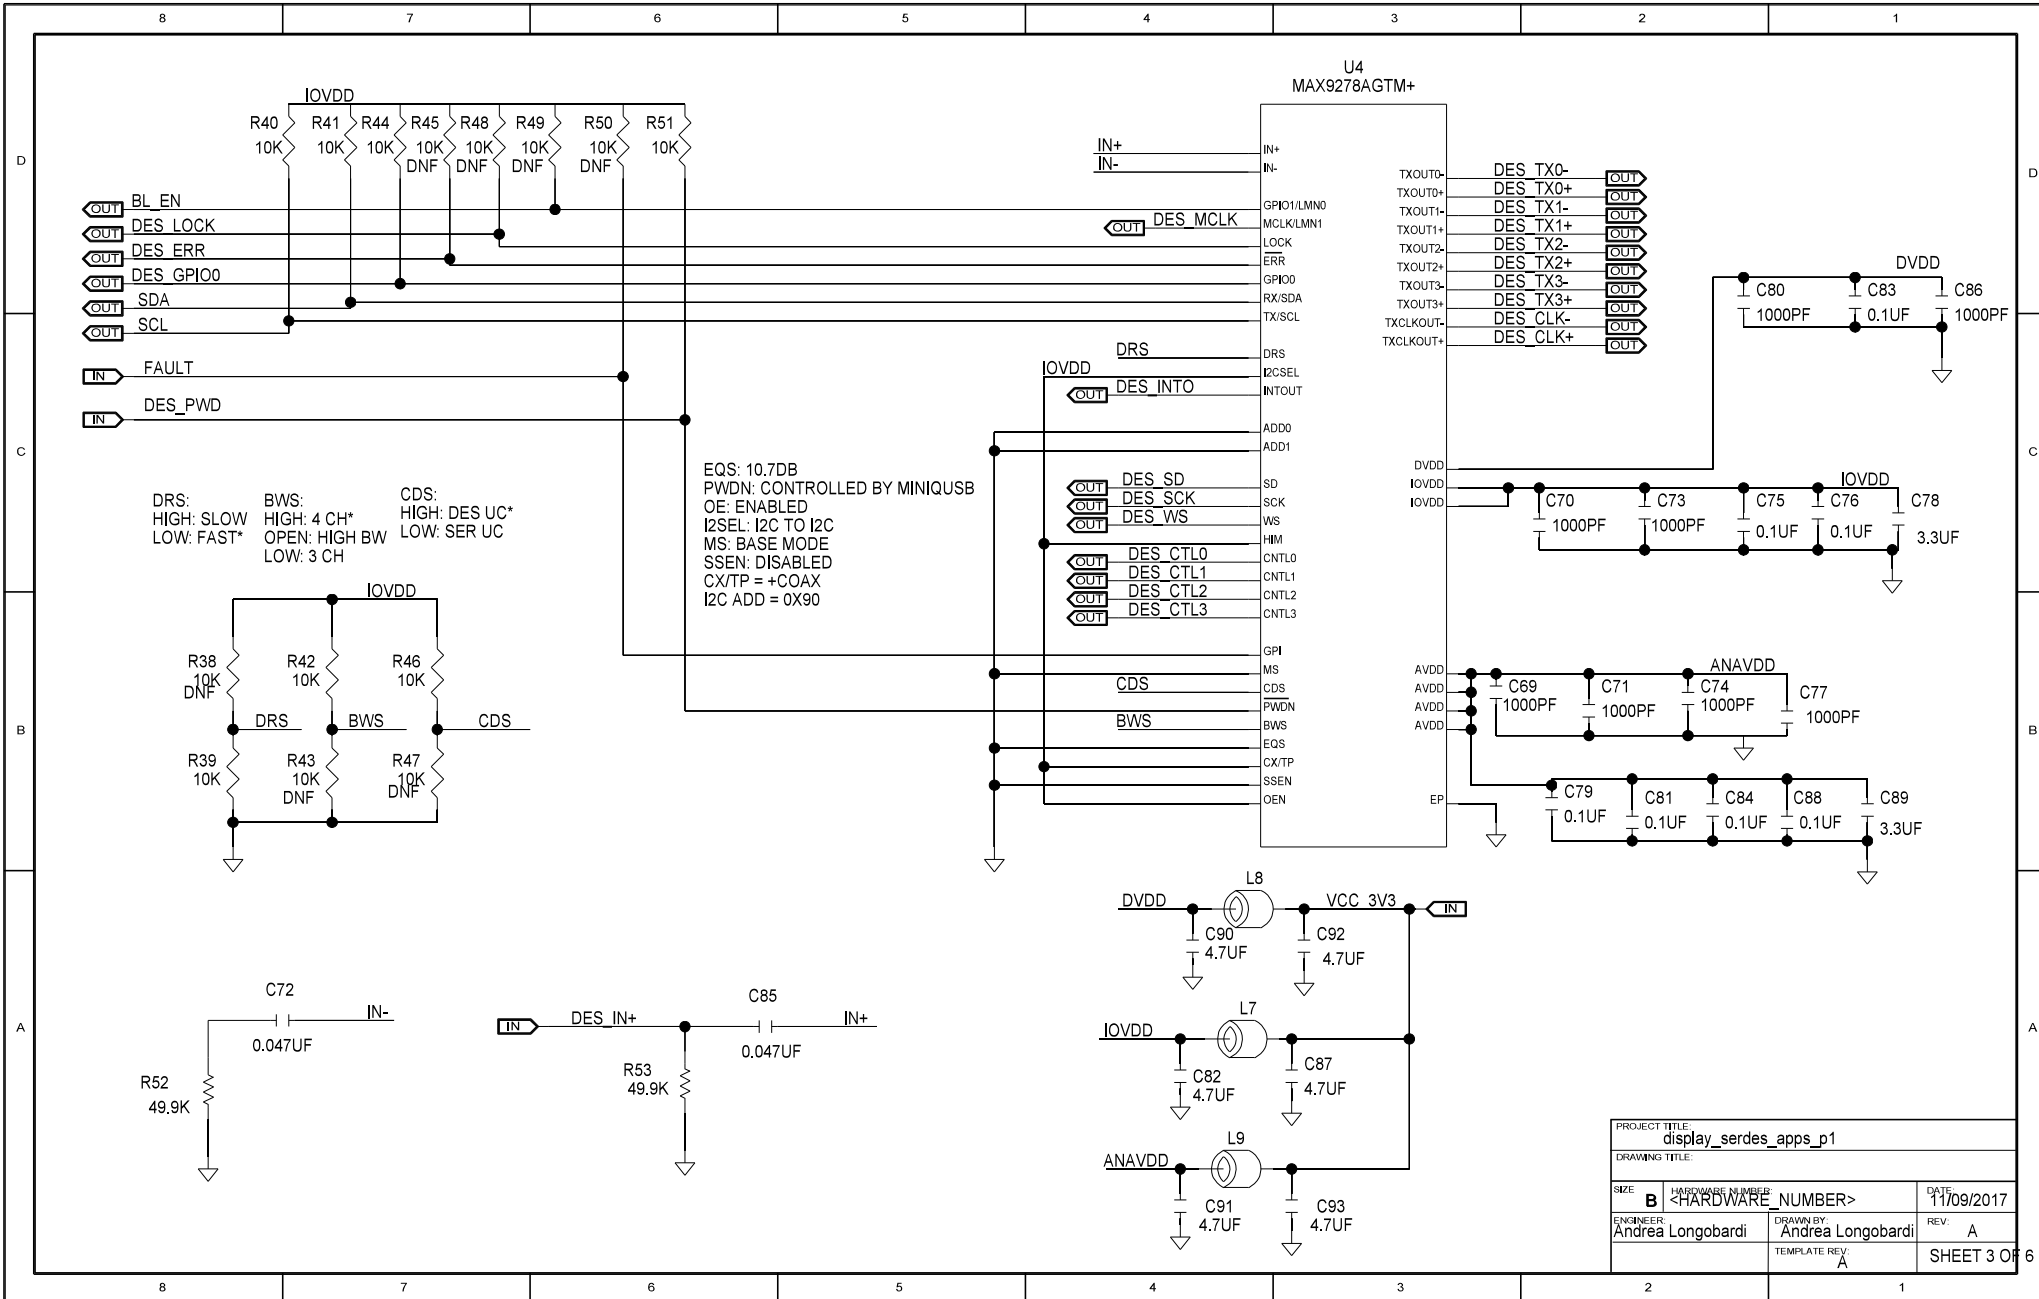

PROJECT TITLE: display_serdes_apps_p1		
DRAWING TITLE:		
SIZE: B	HARDWARE NUMBER: <HARDWARE NUMBER>	DATE: 11/09/2017
ENGINEER: Andrea Longobardi	DRAWN BY: Andrea Longobardi	REV: A
TEMPLATE REV: A		SHEET 2 OF 6

PROJECT TITLE: display_serdes_apps_p1		
DRAWING TITLE:		
SIZE: B	HARDWARE NUMBER: <HARDWARE NUMBER>	DATE: 11/09/2017
ENGINEER: Andrea Longobardi	DRAWN BY: Andrea Longobardi	REV: A
TEMPLATE REV: A		SHEET 3 OF 6

PROJECT TITLE: display_serdes_apps_p1		
DRAWING TITLE:		
SIZE: B	HARDWARE NUMBER: <HARDWARE NUMBER>	DATE: 11/09/2017
ENGINEER: Andrea Longobardi	DRAWN BY: Andrea Longobardi	REV: A
	TEMPLATE REV: A	SHEET 4 OF 6

FSW 2.2MHZ
SS ENABLED
SKIP MODE ENABLED

PROJECT TITLE: display_serdes_apps_p1		
DRAWING TITLE:		
SIZE B	HARDWARE NUMBER <HARDWARE NUMBER>	DATE 11/09/2017
ENGINEER Andrea Longobardi	DRAWN BY: Andrea Longobardi	REV: A
	TEMPLATE REV: A	SHEET 5 OF 6