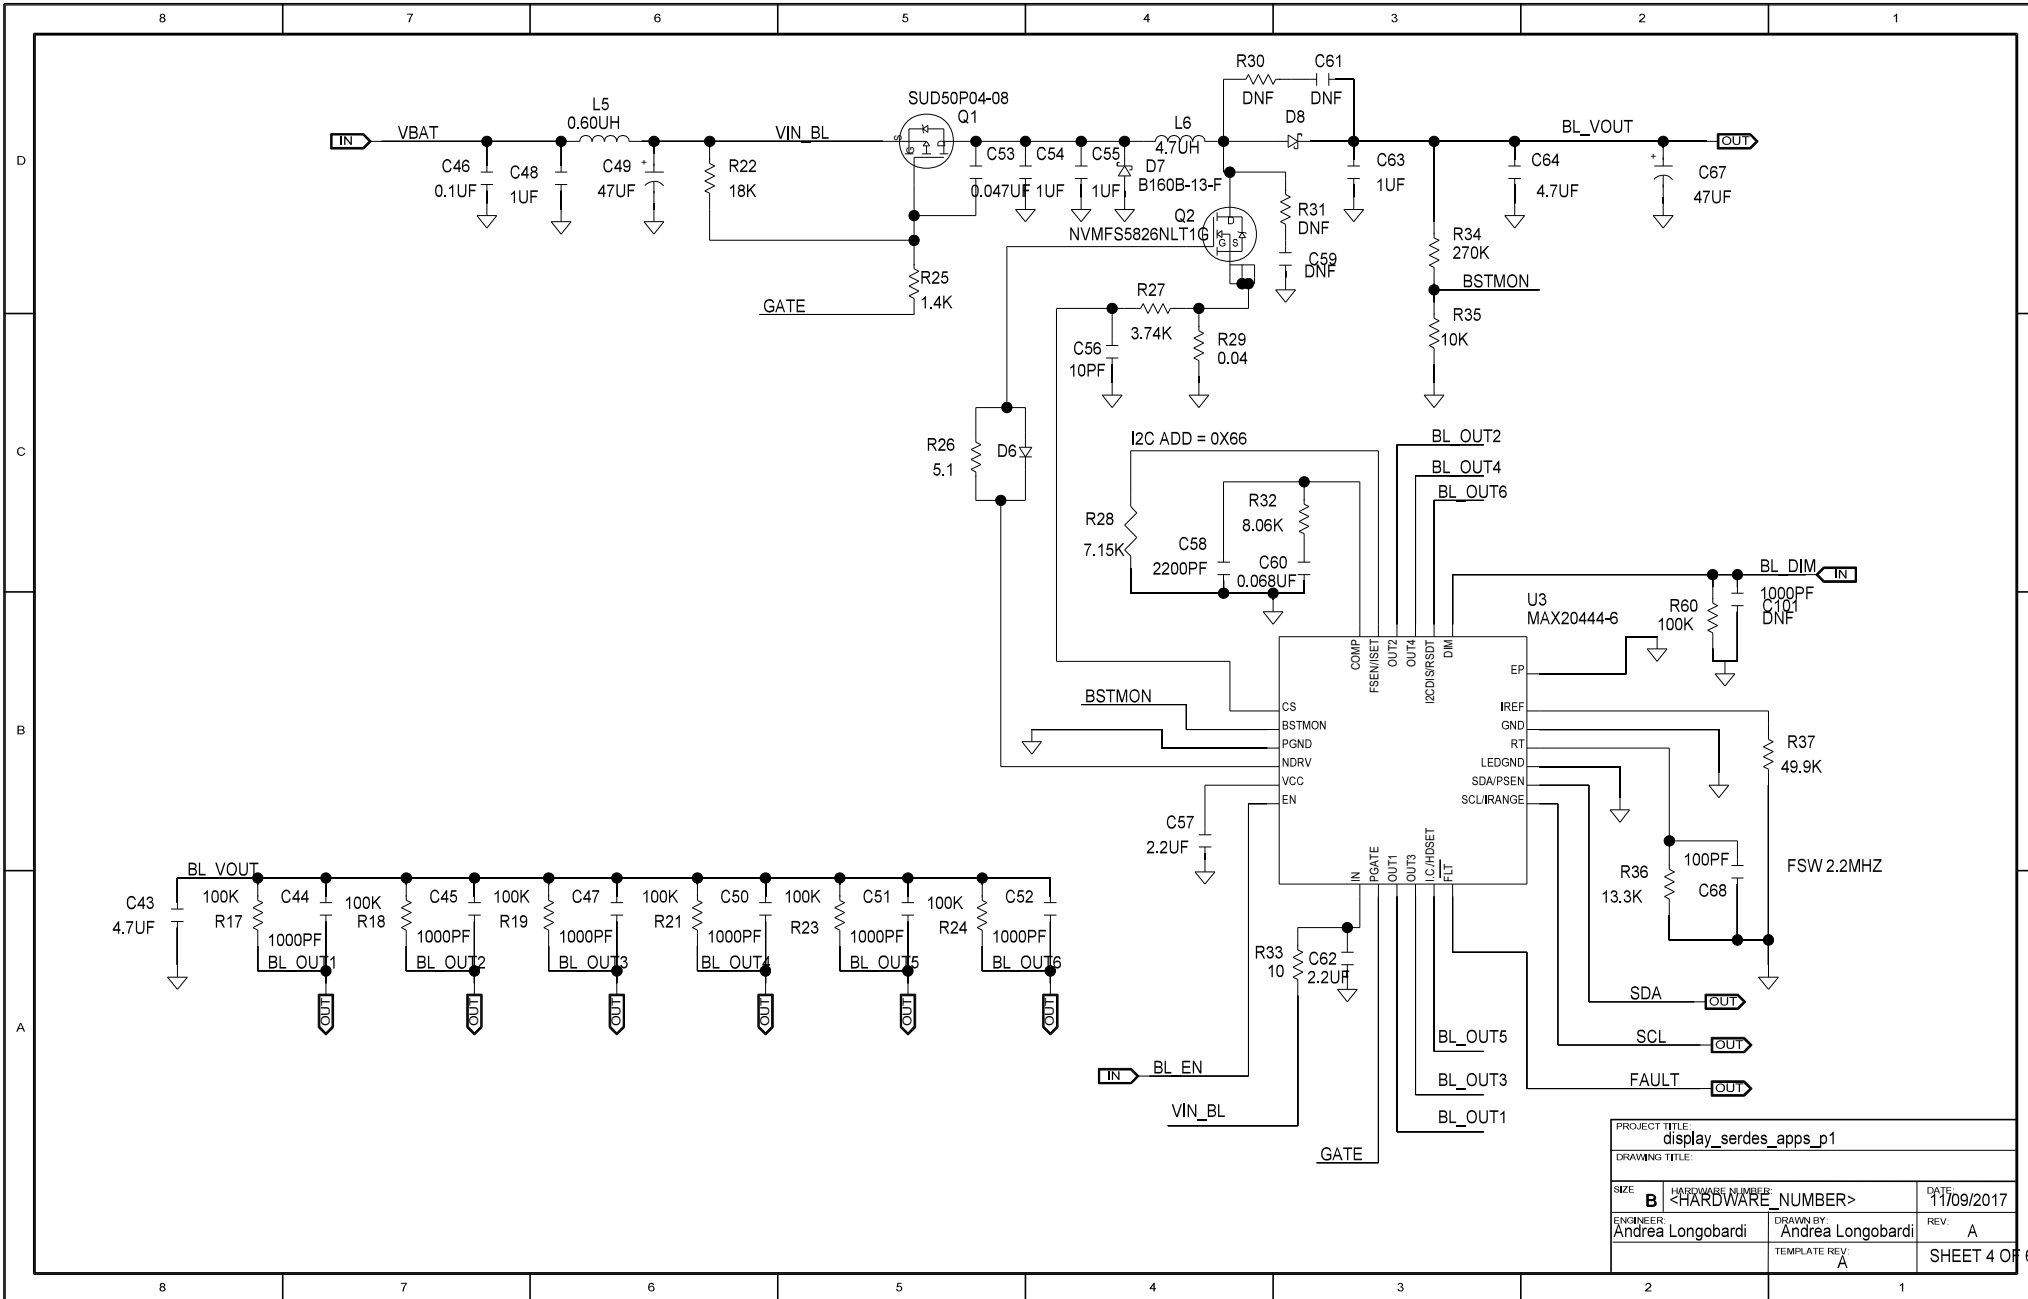

PROJECT TITLE: display_serdes_apps_p1		
DRAWING TITLE:		
SIZE: B	HARDWARE NUMBER: <HARDWARE NUMBER>	DATE: 11/09/2017
ENGINEER: Andrea Longobardi	DRAWN BY: Andrea Longobardi	REV: A
TEMPLATE REV: A		SHEET 2 OF 6

PROJECT TITLE: display_serdes_apps_p1		
DRAWING TITLE:		
SIZE: B	HARDWARE NUMBER: <HARDWARE NUMBER>	DATE: 11/09/2017
ENGINEER: Andrea Longobardi	DRAWN BY: Andrea Longobardi	REV: A
TEMPLATE REV: A		SHEET 3 OF 6

PROJECT TITLE: display_serdes_apps_p1		
DRAWING TITLE:		
SIZE: B	HARDWARE NUMBER: <HARDWARE NUMBER>	DATE: 11/09/2017
ENGINEER: Andrea Longobardi	DRAWN BY: Andrea Longobardi	REV: A
	TEMPLATE REV: A	SHEET 4 OF 6

FSW 2.2MHZ
SS ENABLED
SKIP MODE ENABLED

PROJECT TITLE: display_serdes_apps_p1		
DRAWING TITLE:		
SIZE B	HARDWARE NUMBER <HARDWARE NUMBER>	DATE 11/09/2017
ENGINEER Andrea Longobardi	DRAWN BY: Andrea Longobardi	REV: A
	TEMPLATE REV: A	SHEET 5 OF 6